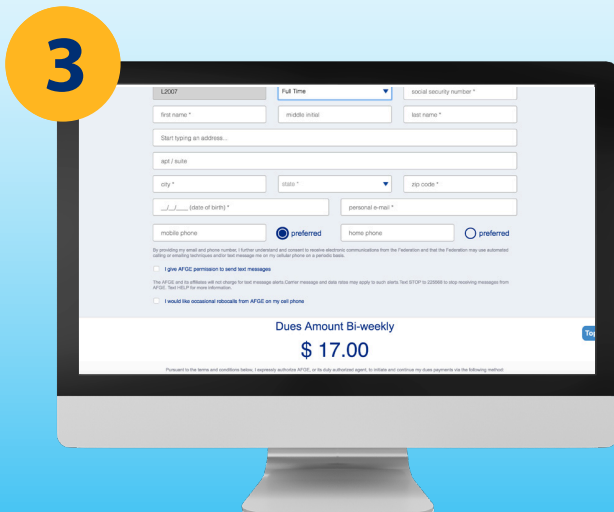

NOW MORE THAN EVER. UNION STRONG, AFGE STRONG.

Sign up at: www.join.afge.org

DON'T LOSE YOUR UNION MEMBERSHIP: SIGN UP FOR AFGE E-DUES

This is urgent. There are new threats to kick you out of your union. This is a brazen attempt to silence your voice at work and stop your union from defending your pay and retirement. We can't let them get away with this. You can stay a member of your union by signing up to pay your union dues online through a system called AFGE E-Dues. Follow these simple instructions to stay a member of your union by signing up for AFGE E-Dues using a credit card, debit card, or bank draft:

Go to www.joinafge.org

Select your Agency and Local Number

Fill out the one-page membership form and click "Join"

If you're a new member, select a rebate campaign and fill out the brief form (local participation may vary)