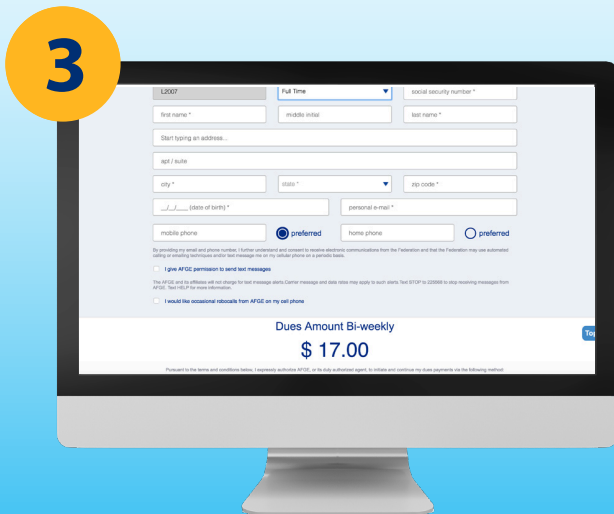

NOW MORE THAN EVER.
UNION STRONG, AFGE STRONG.

Sign up at: www.join.afge.org

DON'T LOSE YOUR UNION MEMBERSHIP: SIGN UP FOR AFGE E-DUES

This is urgent. There are new threats to kick you out of your union. This is a brazen attempt to silence your voice at work and stop your union from defending your pay and retirement. We can't let them get away with this. You can stay a member of your union by signing up to pay your union dues online through a system called AFGE E-Dues. Follow these simple instructions to stay a member of your union by signing up for AFGE E-Dues using a credit card, debit card, or bank draft:

Go to www.joinafge.org

Select your Agency and Local Number

Fill out the one-page membership form and click "Join"

If you're a new member, select a rebate campaign and fill out the brief form (local participation may vary)