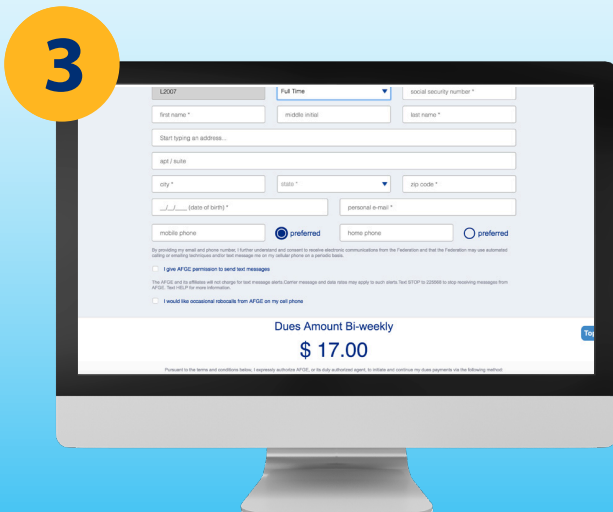

NOW MORE THAN EVER. UNION STRONG, AFGE STRONG.

Sign up at: www.join.afge.org

DON'T LOSE YOUR UNION MEMBERSHIP: SIGN UP FOR AFGE E-DUES

This is urgent. There are new threats to kick you out of your union. This is a brazen attempt to silence your voice at work and stop your union from defending your pay and retirement. We can't let them get away with this. You can stay a member of your union by signing up to pay your union dues online through a system called AFGE E-Dues. Follow these simple instructions to stay a member of your union by signing up for AFGE E-Dues using a credit card, debit card, or bank draft:

Go to www.joinafge.org

Select your Agency and Local Number

Fill out the one-page membership form and click "Join"

If you're a new member, select a rebate campaign and fill out the brief form (local participation may vary)